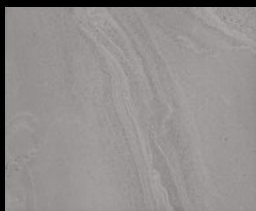

AUSTRALIA GLAZED CERAMIC

RETAIL PRICING LISTED

Cream

Ash Grey

Charcoal

Stocked Size	Price /sf	Price /ea
12" x 12"	\$3.55	\$3.55

For more info, visit: www.amestile.com/australia

Inspired by the elegant swirling of desert sand, the Australia series brings peaceful elegance to any space.

AUSTRALIA SERIES

	12" x 12"
\$ / sf	\$3.55
\$ / ea	\$3.55
ASH GREY	ASAG12
CHARCOAL	ASCC12
CREAM	ASCR12

Alternate sizes, textures, décor and trim pieces may also be available for special order. Contact your sales consultant for more information.

Cream

Ash Grey

Charcoal

RECOMMENDED APPLICATIONS

		Shower	Steam Shower	Fireplace / Feature Wall	Light Commercial	Medium Commercial	Heavy Commercial	Indoor	Outdoor
12" x 12"	WALL	✓	No	✓	✓	✓	✓	✓	No
	FLOOR	✓	No	✓	No	No	No	✓	No