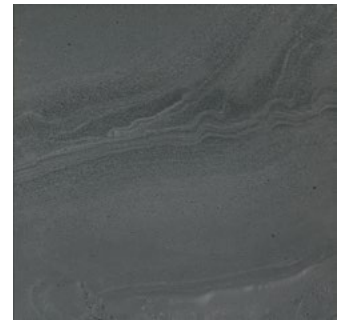

AUSTRALIA GLAZED CERAMIC

RETAIL PRICING LISTED

Cream

Ash Grey

Charcoal

Stocked Size	Price /sf	Price /ea
12" x 12"	\$3.55	\$3.55

For more info, visit: www.amestile.com/australia

Inspired by the elegant swirling of desert sand, the Australia series brings peaceful elegance to any space.

AUSTRALIA SERIES

	12" x 12"
\$ / sf	\$3.55
\$ / ea	\$3.55
ASH GREY	ASAG12
CHARCOAL	ASCC12
CREAM	ASCR12

Alternate sizes, textures, décor and trim pieces may also be available for special order. Contact your sales consultant for more information.

Cream

Ash Grey

Charcoal

RECOMMENDED APPLICATIONS

		Shower	Steam Shower	Fireplace / Feature Wall	Light Commercial	Medium Commercial	Heavy Commercial	Indoor	Outdoor
12" x 12"	WALL	✓	No	✓	✓	✓	✓	✓	No
	FLOOR	✓	No	✓	No	No	No	✓	No