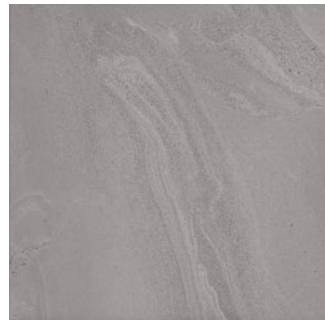

AUSTRALIA GLAZED CERAMIC

RETAIL PRICING LISTED

Cream

Ash Grey

Charcoal

Stocked Size	Price /sf	Price /ea
12" x 12"	\$3.55	\$3.55

For more info, visit: www.amestile.com/australia

Inspired by the elegant swirling of desert sand, the Australia series brings peaceful elegance to any space.

AUSTRALIA SERIES

	12" x 12"
\$ / sf	\$3.55
\$ / ea	\$3.55
ASH GREY	ASAG12
CHARCOAL	ASCC12
CREAM	ASCR12

Alternate sizes, textures, décor and trim pieces may also be available for special order. Contact your sales consultant for more information.

Cream

Ash Grey

Charcoal

RECOMMENDED APPLICATIONS

		Shower	Steam Shower	Fireplace / Feature Wall	Light Commercial	Medium Commercial	Heavy Commercial	Indoor	Outdoor
12" x 12"	WALL	✓	No	✓	✓	✓	✓	✓	No
	FLOOR	✓	No	✓	No	No	No	✓	No