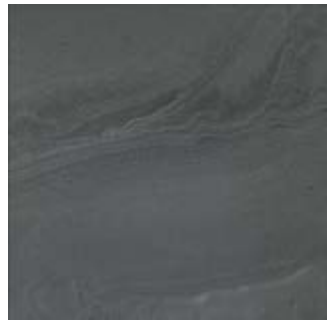

AUSTRALIA GLAZED CERAMIC

Ash Grey

Charcoal

Cream

RETAIL PRICING LISTED		
Stocked Size	Price /sf	Price /ea
12" x 12"	\$3.55	\$3.55

For more info, visit: www.amestile.com/australia

Inspired by the elegant swirling of desert sand, the Australia series brings peaceful elegance to any space.

AUSTRALIA SERIES

	12" x 12"
\$ / sf	\$3.55
\$ / ea	\$3.55
ASH GREY	ASAG12
CHARCOAL	ASCC12
CREAM	ASCR12

Alternate sizes, textures, décor and trim pieces may also be available for special order. Contact your sales consultant for more information.

Ash Grey

Charcoal

Cream

RECOMMENDED APPLICATIONS

		Bath / Shower	Steam Shower	Fireplace / Feature Wall	Light Commercial	Medium Commercial	Heavy Commercial	Indoor	Outdoor
12" x 12"	WALL	✓	No	✓	✓	✓	✓	✓	No
	FLOOR	✓	No	✓	No	No	No	✓	No