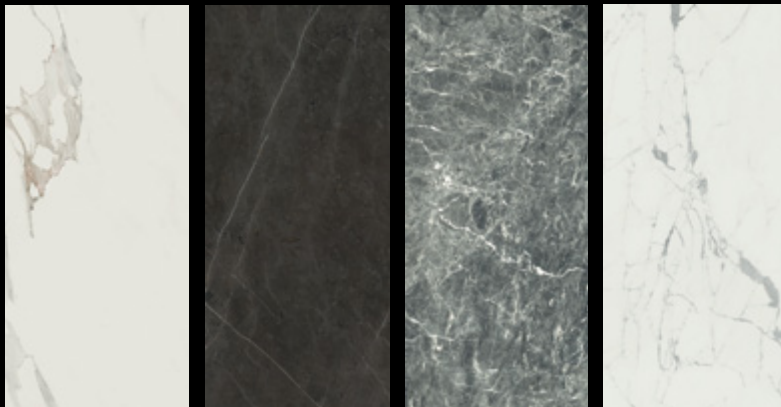

ANIMA PORCELAIN RECTIFIED

RETAIL PRICING LISTED

Calacatta Oro

Graphite

Grey St Laurent

Statuario Venato

ecotile 

Stocked Sizes	Price /sf	Price /pc
12"x 24" Matte	\$10.95	\$21.90
12"x 24" Polished	\$14.95	\$29.90
24"x 24" Matte	\$10.95	\$43.80
24"x 24" Polished	\$14.95	\$59.80
24"x 48" Matte	\$14.95	\$119.60
24"x 48" Polished	\$16.95	\$135.60

For more info, visit: www.amestile.com/anima

Elevate your space with the elegant look of marble stone combined with the performance of porcelain tile.

ANIMA SERIES

Calacatta Oro

Grey St Laurent

Graphite

Statuario Venato