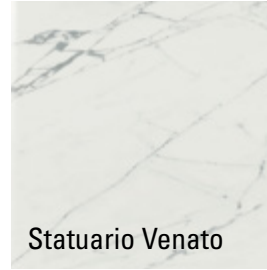

Statuario Venato

Statuario Venato

	12" x 24" Matte	12" x 24" Polished	24" x 24" Matte	24" x 24" Polished	24" x 48" Matte	24" x 48" Polished
$ / sf	$10.95	$14.95	$10.95	$14.95	$14.95	$16.95
$ / ea	$21.90	$29.90	$43.80	$59.80	$119.60	$135.60
CALACATTA ORO	ANICM1224	ANICP1224	ANICM24	ANICP24	ANICM2448	ANICP2448
GRAPHITE	ANIGM1224	ANIGP1224	ANIGM24	ANIGP24		
GREY ST LAURENT	ANILM1224	ANILP1224	ANILM24	ANILP24		
STATUARIO VENATO	ANISM1224	ANISP1224	ANISM24	ANISP24	ANISM2448	ANISP2448

Alternate sizes, textures, décor and trim pieces may also be available for special order. Contact your sales consultant for more information.

RECOMMENDED APPLICATIONS

		Bath / Shower	Steam Shower	Fireplace / Feature Wall	Light Commercial	Medium Commercial	Heavy Commercial	Indoor	Outdoor
Matte	WALL	✓	✓	✓	✓	✓	✓	✓	✓
	FLOOR	✓	✓	✓	✓	✓	✓	✓	✓
Polished	WALL	✓	✓	✓	✓	✓	✓	✓	✓
	FLOOR	✓	✓	✓	✓	✓	No	✓	No

TECHNICAL SPECIFICATIONS

V Rating (Variation)	Breaking Strength (ISO 10545-4)	Resistance to Deep Abrasion (ISO 10545-6)	Slip Resistance	Frost Resistance (ISO 10545-12)	Country of Origin	Ecotile
V3 - Moderate Variation	47 N/mm²	—	DCOF ≥0.42 (Matte)	Yes	Italy	Yes
Number of Faces	Thickness	Resistance to Surface Abrasion (ISO 10545-7)	Moisture Rating (MR)	MOHS (Hardness Scale)	PEI (Wear Resistance)	Recycled Content
15 - ANISM2448 22 - ANICM2448 32 - ANILM24, ANILP24 36 - ANICM24, ANICP24, ANIGM24, ANIGP24, ANISM24, ANISP24 42 - ANIGP1224, ANILP1224 45 - ANISP1224 47 - ANICP1224	3/8" or 10mm	—	1 - Impervious	—	3 - Graphite, St Laurent 4 - Marfil 5 - Calacatta Oro, Statuario Venato	0%

All images are for reference only and may not match physical product exactly. All product specifications are supplied by the manufacturer and are subject to change by the manufacturer without notice to you or to Ames Tile & Stone Ltd. Ames makes no representations or warranties as to the specifications of any product. Prices are subject to change without notice; please contact your Ames Sales Consultant for current prices.

Inspire. Design. Create.
www.amestile.com/anima