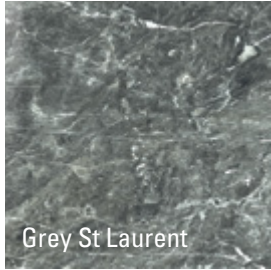

For more info, visit: www.amestile.com/anima

Elevate your space with the elegant look of marble stone combined with the performance of porcelain tile.

ANIMA SERIES

Calacatta Oro

Grey St Laurent

Graphite

Statuario Venato

Calacatta Oro

Grey St Laurent

Graphite

Statuario Venato

	12" x 24" Matte	12" x 24" Polished	24" x 24" Matte	24" x 24" Polished	24" x 48" Matte	24" x 48" Polished
\$ / sf	\$10.95	\$14.95	\$10.95	\$14.95	\$14.95	\$16.95
\$ / ea	\$21.90	\$29.90	\$43.80	\$59.80	\$119.60	\$135.60
CALACATTA ORO	ANICM1224	ANICP1224	ANICM24	ANICP24	ANICM2448	ANICP2448
GRAPHITE	ANIGM1224	ANIGP1224	ANIGM24	ANIGP24		
GREY ST LAURENT	ANILM1224	ANILP1224	ANILM24	ANILP24		
STATUARIO VENATO	ANISM1224	ANISP1224	ANISM24	ANISP24	ANISM2448	ANISP2448