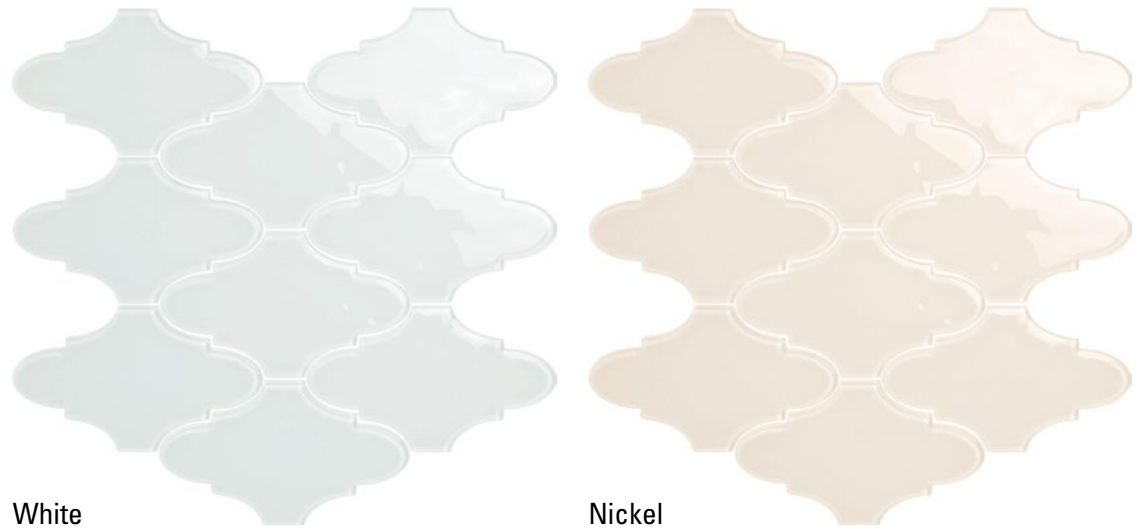

# ANDALUCIA GLASS SERIES

**ANDALUCIA GLASS**

Lantern Pattern

**AVAILABLE COLOURS**

Lagoon, Nickel,  
Smoke, White

**RETAIL PRICING LISTED**

Stocked Size	Price /sf	Price /sh
Lantern Pattern (12" x 12" mesh sheet)	\$67.94	\$60.13

For more info, visit: [www.amestile.com/andaluciaglass](http://www.amestile.com/andaluciaglass)

Splash your walls with classic elegance with this boldly coloured glass mosaic.

# ANDALUCIA GLASS SERIES

12" x 12" sheet

White

Nickel

Smoke

Lagoon

	Lantern Pattern
\$ / sf	\$67.94
\$ / sh	\$60.13
<b>LAGOON</b>	ANDLM
<b>NICKEL</b>	ANDNM
<b>SMOKE</b>	ANDSM
<b>WHITE</b>	ANDWM

Alternate sizes, textures, décor and trim pieces may also be available for special order. Contact your sales consultant for more information.