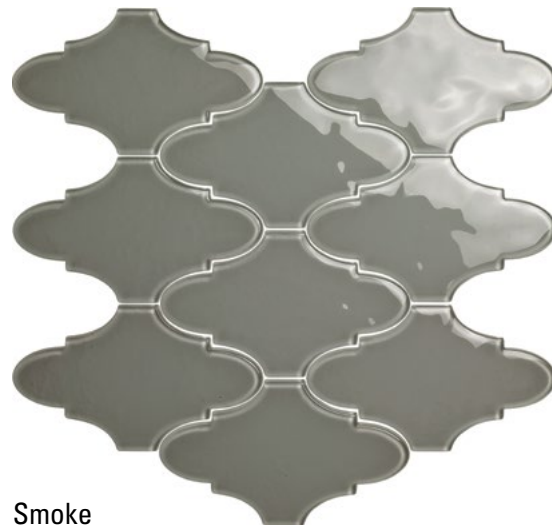

For more info, visit: [www.amestile.com/andaluciaglass](http://www.amestile.com/andaluciaglass)

Splash your walls with classic elegance with this boldly coloured glass mosaic.

# ANDALUCIA GLASS SERIES

12" x 12" sheet

White

Nickel

Smoke

Lagoon

	Lantern Pattern
\$ / sf	\$67.94
\$ / sh	\$60.13
<b>LAGOON</b>	ANDLM
<b>NICKEL</b>	ANDNM
<b>SMOKE</b>	ANDSM
<b>WHITE</b>	ANDWM

Alternate sizes, textures, décor and trim pieces may also be available for special order. Contact your sales consultant for more information.