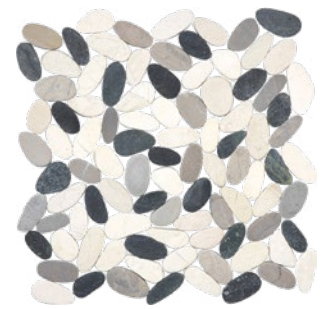

ZEN PEBBLES INTERLOCKING 12"x 12" MESH SHEET POLISHED

Serenity Ivory

Driftwood Tan

Tranquil Cool Blend

Vitality Mica

Harmony Warm Blend

RETAIL PRICING LISTED

Stocked Sizes	Price /sf	Price /pc
Stone Pebbles - Flat	\$26.95	\$26.95

For more info, visit: www.amestile.com/zenpebbles

ZEN PEBBLES SERIES

Serenity Ivory

Driftwood Tan

Tranquil Cool Blend

Vitality Mica

Harmony Warm Blend

	12" x 12" Mesh Sheet
\$ / sf	\$26.95
\$ / ea	\$26.95
DRIFTWOOD TAN	ZPDTF12
HARMONY WARM BLEND	ZPHWF12
SERENITY IVORY	ZPSIF12
TRANQUIL COOL BLEND	ZPTCF12
VITALITY MICA	ZPVMF12
Alternate sizes, textures, décor and trim pieces may also be available for special order. Contact your sales consultant for more information.	