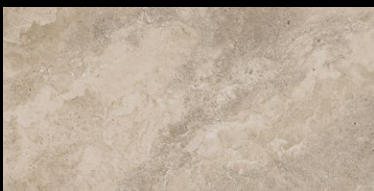

VENETA GLAZED PORCELAIN MATTE

Grigio

Argento

Ardesia

Stormio

RETAIL PRICING LISTED

Stocked Sizes	Price /sf	Price /pc
12" x 24"	\$7.95	\$15.90

For more info, visit: www.amestile.com/veneta

Combining the elegant variation of natural stone, with the performance of Porcelain Tile, Veneta is the perfect balance of design and function.

VENETA SERIES

Grigio

Argento

Ardesia

Stormio

	12" x 24" Matte
\$ / sf	\$7.95
\$ / ea	\$15.90
ARDESIA	VARD1224
ARGENTO	VARG1224
GRIGIO	VGRI1224
STORMIO	VSTO1224