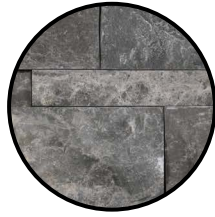

Splitface

Marble

The elegance of marble, with textures that play with light and shadows.

Impero Reale

Ritz Gray

Stark Carbon

RETAIL PRICING LISTED

Stocked Sizes	Price /sf	Price /pc
6"x 24"	\$26.95	\$26.95

Splitface

Marble

Impero Reale

Ritz Gray

Stark Carbon

	6" x 24"
\$ / sf	\$26.95
\$ / ea	\$26.95
Impero Reale	SFIR624
Ritz Gray	SFRG624
Stark Carbon	SFSC624

All sizes are approximate and items are sold by piece.