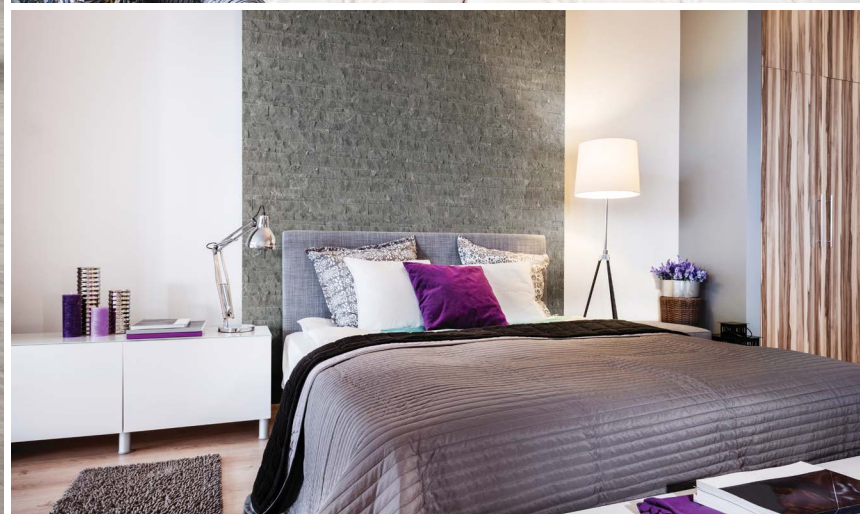

Splitface

Marble

The elegance of marble, with textures that play with light and shadows.

Impero Reale

Ritz Gray

Stark Carbon

RETAIL PRICING LISTED

Stocked Sizes	Price /sf	Price /pc
6"x 24"	\$26.95	\$26.95