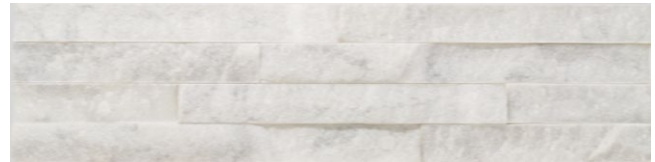

SPLITFACE MINI LEDGESTONE

SPLITFACE MINI LEDGESTONE

4" x 16"

9/21

AVAILABLE COLOURS

Bianco Carrera, Cascade,
Coffeewood, Driftwood,
Zebrano

RETAIL PRICING LISTED

Stocked Size	Price /sf	Price /pc
4" x 16"	\$32.95	\$14.63

For more info, visit: www.amestile.com/splitfaceminiledgestone

Combine the rustic characteristic of the classic ledgestone with modern compact design.

SPLITFACE MINI LEDGESTONE

	4" x 16"
\$ / sf	\$32.95
\$ / pc	\$14.63
BIANCO CARRERA	LEDSB416
COFFEEWOOD	LEDSC416
DRIFTWOOD	LESD416
ZEBRANO	LEDSZ416

Alternate sizes, textures, décor and trim pieces may also be available for special order. Contact your sales consultant for more information.

MARBLE

Bianco Carrera

Driftwood

Coffeewood

Zebrano

RECOMMENDED APPLICATIONS