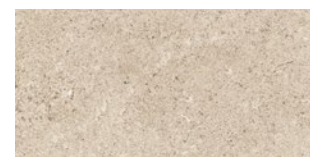

Pillar pairs the warm tones of French limestones with durability and versatility for a balanced aesthetic.

PILLAR SERIES

White

Sand

Taupe

Greige

	12" x 24"	24" x 24"
\$ / sf	\$7.95	\$8.95
\$ / ea	\$15.90	\$35.80
GREIGE	PLG1224	PLG24
SAND	PLS1224	PLS24
TAUPE	PLT1224	PLT24
WHITE	PLW1224	PLW24

Alternate sizes, textures, décor and trim pieces may also be available for special order. Contact your sales consultant for more information.

White

Sand

Taupe

Greige

RECOMMENDED APPLICATIONS

Matte		Shower	Steam Shower	Fireplace / Feature Wall	Light Commercial	Medium Commercial	Heavy Commercial	Indoor	Outdoor
		WALL	✓	✓	✓	✓	✓	✓	✓
FLOOR		✓	✓	✓	✓	✓	✓	✓	✓