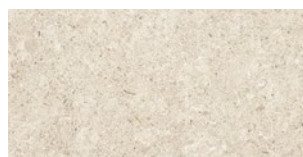

Pillar pairs the warm tones of French limestones with durability and versatility for a balanced aesthetic.

PILLAR SERIES

White

Sand

Taupe

Greige

	12" x 24"	24" x 24"
\$ / sf	\$7.95	\$8.95
\$ / ea	\$15.90	\$35.80
GREIGE	PLG1224	PLG24
SAND	PLS1224	PLS24
TAUPE	PLT1224	PLT24
WHITE	PLW1224	PLW24

Alternate sizes, textures, décor and trim pieces may also be available for special order. Contact your sales consultant for more information.

White

Sand

Taupe

Greige

RECOMMENDED APPLICATIONS

Matte		Shower	Steam Shower	Fireplace / Feature Wall	Light Commercial	Medium Commercial	Heavy Commercial	Indoor	Outdoor
		WALL	✓	✓	✓	✓	✓	✓	✓
FLOOR		✓	✓	✓	✓	✓	✓	✓	✓