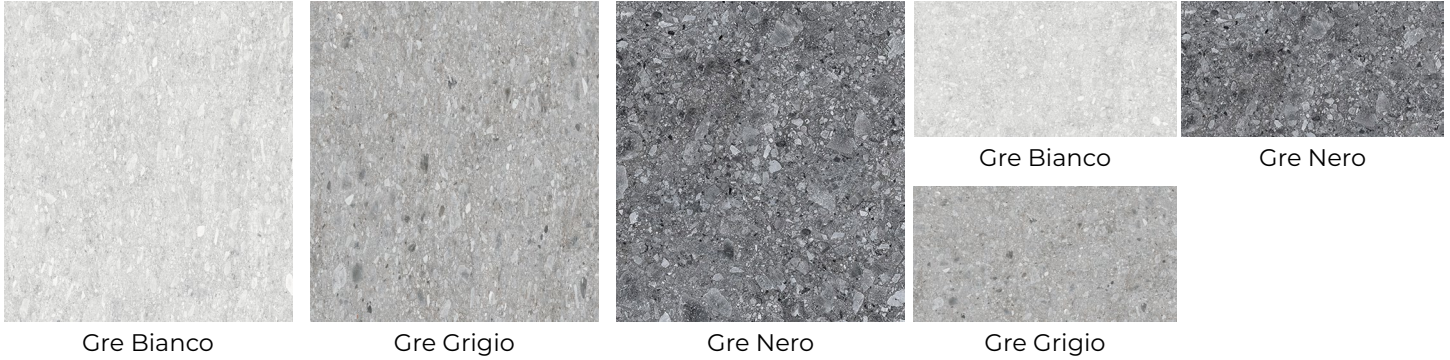

Pietre Di Paragone

Through Body Porcelain Matte Rectified

	12"x 24"	24"x 24"
$ / sf	$10.95	$11.95
$ / ea	$21.90	$47.80
Gre Bianco	PDGBM1224	PDGBM24
Gre Grigio	PDGGM1224	PDGGM24
Gre Nero	PDGNM1224	PDGNM24