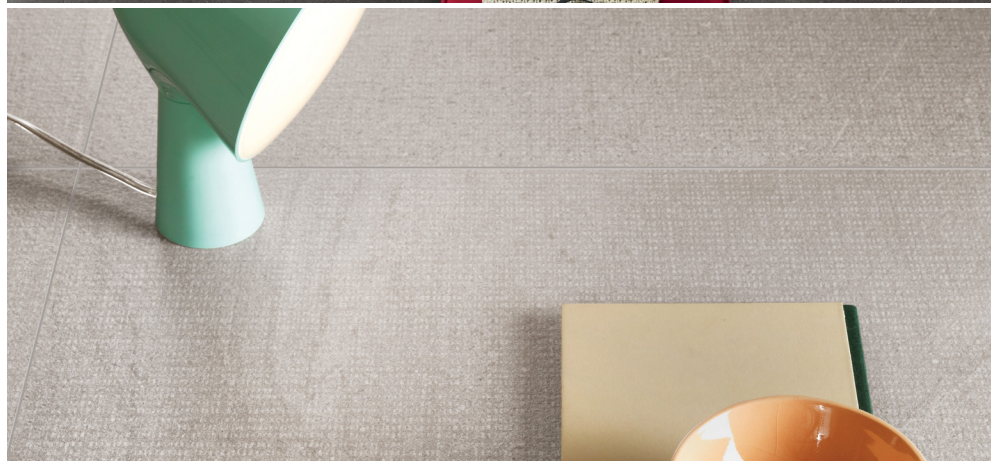

Inspire, Design, Create.
www.amestile.com/collections/nextone

All images are for reference only and may not match physical product exactly. Shading and variation is inherent in ceramics and natural stone. Please inspect all products before installing, no claims accepted after installation.