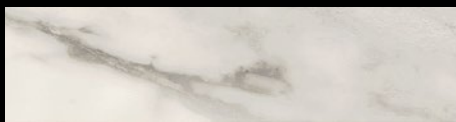

MOTIF GLAZED PORCELAIN MATTE & EMBOSSED DECOR

RETAIL PRICING LISTED

Calacatta Gold

Calacatta Silver

Calacatta Gold Décor*

Calacatta Silver Décor*

ecotile		
Stocked Sizes	Price /sf	Price /pc
3" x 12" Matte	\$10.96	\$2.74
3" x 12" Décor*	\$11.96	\$2.99

For more info, visit: www.amestile.com/motif

*Multiple pieces shown. Decor mixed pattern sold randomly by piece.

A porcelain collection that blends the classic elegance of calacatta marble with new features of embossed textures for added glamour.