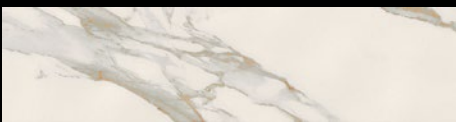

MOTIF GLAZED PORCELAIN MATTE & EMBOSSED DECOR

RETAIL PRICING LISTED

Calacatta Gold

Calacatta Silver

Calacatta Gold Décor*

Calacatta Silver Décor*

ecotile		
Stocked Sizes	Price /sf	Price /pc
3" x 12" Matte	\$10.96	\$2.74
3" x 12" Décor*	\$11.96	\$2.99

For more info, visit: www.amestile.com/motif

*Multiple pieces shown. Decor mixed pattern sold randomly by piece.

A porcelain collection that blends the classic elegance of calacatta marble with new features of embossed textures for added glamour.