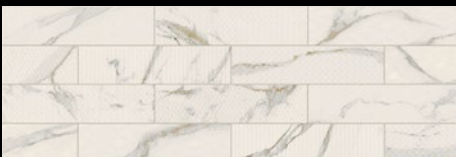

MOTIF GLAZED PORCELAIN MATTE & EMBOSSED DECOR

RETAIL PRICING LISTED

Calacatta Gold

Calacatta Silver

Calacatta Gold Décor*

Calacatta Silver Décor*

ecotile		
Stocked Sizes	Price /sf	Price /pc
3" x 12" Matte	\$10.96	\$2.74
3" x 12" Décor*	\$11.96	\$2.99

For more info, visit: www.amestile.com/motif

*Multiple pieces shown. Decor mixed pattern sold randomly by piece.

A porcelain collection that blends the classic elegance of calacatta marble with new features of embossed textures for added glamour.