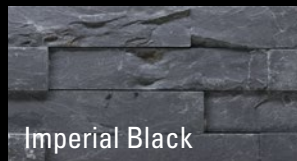

SLATE & QUARTZITE

RETAIL PRICING LISTED		
Stocked Size	Price /sf	Price /pc
4" x 16"	\$18.95	\$8.42

Highlight your next design space with this modern rustic appeal of slate and quartzite with simple compact design.

MINI LEDGESTONE

	4" x 16"
\$ / sf	\$18.95
\$ / pc	\$8.42
CHINA MULTI	LEDCM416
DESERT SAND	LEDDS416
IMPERIAL BLACK	LEDBL416
Alternate sizes, textures, décor and trim pieces may also be available for special order. Contact your sales consultant for more information.	

RECOMMENDED APPLICATIONS									
		Shower	Steam Shower	Fireplace / Feature Wall	Light Commercial	Medium Commercial	Heavy Commercial	Indoor	Outdoor
China Multi, Imperial Black	WALL	✓	No	✓	✓	✓	✓	✓	No
	FLOOR	No	No	No	No	No	No	No	No
Desert Sand	WALL	✓	No	✓	✓	✓	✓	✓	✓
	FLOOR	No	No	✓	No	No	No	No	No