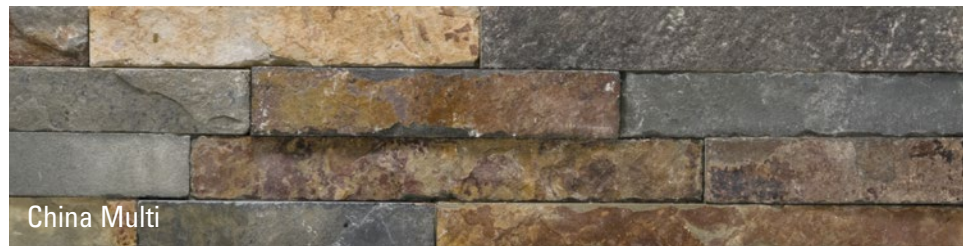

MINI LEDGESTONE

	4" x 16"
\$ / sf	\$18.95
\$ / pc	\$8.42
CHINA MULTI	LEDCM416
DESERT SAND	LEDDS416
IMPERIAL BLACK	LEDBL416
Alternate sizes, textures, décor and trim pieces may also be available for special order. Contact your sales consultant for more information.	