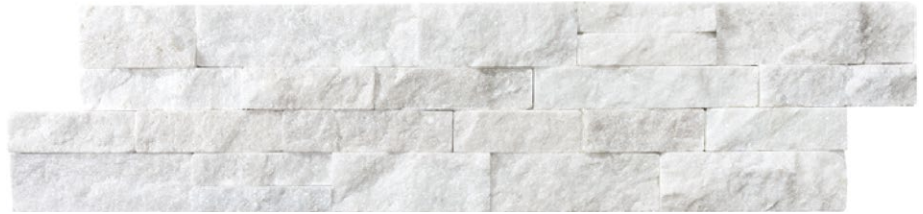

LEDGESTONE

AVAILABLE COLOURS

Beachwalk, Carbon, Glacier, Sierra

Shading and variation is inherent in ceramics and natural stone. Please inspect before installing, no claims accepted after installation.

RETAIL PRICING LISTED

Stocked Sizes	Price /sf	Price /ea
6" x 24" Beachwalk, Carbon, Sierra	\$18.95	\$18.95
6" x 24" Glacier	\$22.95	\$22.95
Corner (6" x 24") Beachwalk, Carbon, Sierra	—	\$22.95
Corner (6" x 24") Glacier	—	\$25.95

The weathered texture of ledgestone brings multiple levels of depth and ruggedness to any design.

LEDGESTONE

Glacier - Quartzite

Beachwalk - Marble

Sierra - Slate

Carbon - Slate

6" x 24" sheet

	6" x 24"	6" x 24" Corner
\$ / sf or ea	\$22.95	\$25.95
GLACIER	LEDG624	LEDGC