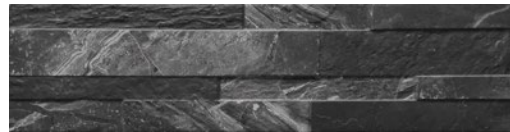

# GIOIA 3D SERIES

	6" x 24"
\$ / sf	\$12.95
\$ / ea	\$12.95
<b>BEIGE</b>	GIBG624
<b>BIANCO</b>	GIBC624
<b>GREIGE</b>	GIGE624
<b>GRIGIO</b>	GIGR624
<b>NERO</b>	GINE624

Alternate sizes, textures, décor and trim pieces may also be available for special order. Contact your sales consultant for more information.

Bianco

Beige

Nero

Grigio

Greige