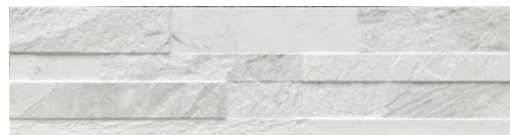

 PRE-CONSUMER: 40%

Stocked Sizes	Price /sf	Price /pc
6" x 24"	\$12.95	\$12.95

For more info, visit: [www.amestile.com/gioia3d](http://www.amestile.com/gioia3d)

Combining the textured look of ledgerstone with the versatility of porcelain tile, the Gioia 3D is the perfect balance of rugged elegance.

# GIOIA 3D SERIES

	6" x 24"
\$ / sf	\$12.95
\$ / ea	\$12.95
<b>BEIGE</b>	GIBG624
<b>BIANCO</b>	GIBC624
<b>GREIGE</b>	GIGE624
<b>GRIGIO</b>	GIGR624
<b>NERO</b>	GINE624

Alternate sizes, textures, décor and trim pieces may also be available for special order. Contact your sales consultant for more information.

Bianco

Beige

Nero

Grigio

Greige