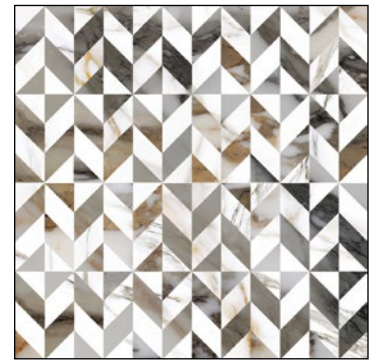

Domum Satin Decor

- Alternate sizes, textures, décor and trim pieces may also be available for special order. Contact your sales consultant for more information.
- Shading and variation is inherent in ceramics and natural stone. Please inspect before installing, no claims accepted after installation.

Recommended Applications

W-Wall F-Floor

	Shower	Steam	Light Commercial	Medium Commercial	Heavy Commercial	Indoor	Outdoor
Satin	W F	W F	W F	W	W	W F	W
Polished	W	W	W F*	W	W	W F*	W

*Dry areas only

Recommended applications do not include consideration of any technical installation requirements or safety standards for slopes and pool decks. All tile products and setting materials should be selected and installed in compliance with manufacturers specifications and applicable use standards.

Technical specifications

V Rating (Variation)	Breaking Strength (ISO 10545-4)	Resistance to Deep Abrasion (ISO 10545-6)	Slip Resistance	Frost Resistance (ISO 10545-12)	Country of Origin	Ecotile
V3 - Moderate Variation	≥1300 N	—	DCOF >0.42, R9 (Satin)	Yes	Italy	Yes
Number of Faces	Thickness	Resistance to Surface Abrasion (ISO 10545-7)	Moisture Rating (MR)	MOHS (Hardness Scale)	PEI (Wear Resistance)	Recycled Content
15 - 24" x 48" Polished 25- 24" x 24" Satin	3/8" or 10mm	—	1 - Impervious	≥5	4	Pre-Consumer 7.1%

All images are for reference only and may not match physical product exactly. All product specifications are supplied by the manufacturer and are subject to change by the manufacturer without notice to you or to Ames Tile & Stone Ltd. Ames makes no representations or warranties as to the specifications of any product. Prices are subject to change without notice; please contact your Ames Sales Consultant for current prices.

Inspire, Design, Create.
www.amestile.com/Cava