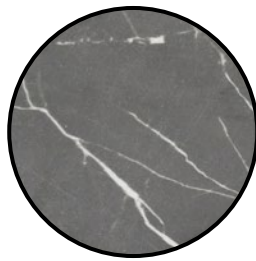

Alps Hex

Enameled Glass Matte

Alps Hex is a recycled enameled glass mosaic line with beautiful marble inspired looks.

Bianco

Grigio

Nero

RETAIL PRICING LISTED

Stocked Sizes	Price /sf	Price /pc
3" Hexagon (10"x 11 1/2" Mesh Sheet) Matte	\$26.95	\$22.42

Alps Hex

Enameled Glass Matte

Bianco

Grigio

(10" x 11 1/2" Mesh Sheet)

Nero

	3" Hexagon Matte
\$ / sf	\$26.95
\$ / ea	\$22.42
Bianco	ALPBCHX
Grigio	ALPGRHX
Nero	ALPNEHX

- Alternate sizes, textures, décor and trim pieces may also be available for special order. Contact your sales consultant for more information.
- Shading and variation is inherent in ceramics and natural stone. Please inspect before installing, no claims accepted after installation.