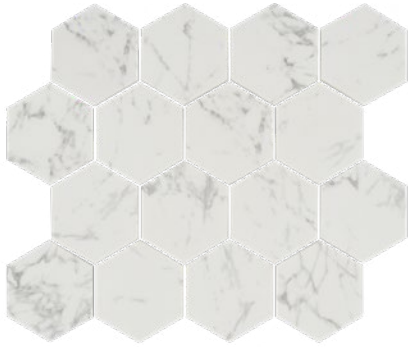

Alps Hex

Enameled Glass Matte

Alps Hex is a recycled enameled glass mosaic line with beautiful marble inspired looks.

Bianco

Grigio

Nero

RETAIL PRICING LISTED

Stocked Sizes	Price /sf	Price /pc
3" Hexagon (10"x 11 1/2" Mesh Sheet) Matte	\$26.95	\$22.42

Alps Hex

Enameled Glass Matte

Bianco

Grigio

(10" x 11 1/2" Mesh Sheet)

Nero

	3" Hexagon Matte
\$ / sf	\$26.95
\$ / ea	\$22.42
Bianco	ALPBCHX
Grigio	ALPGRHX
Nero	ALPNEHX

- Alternate sizes, textures, décor and trim pieces may also be available for special order. Contact your sales consultant for more information.
- Shading and variation is inherent in ceramics and natural stone. Please inspect before installing, no claims accepted after installation.