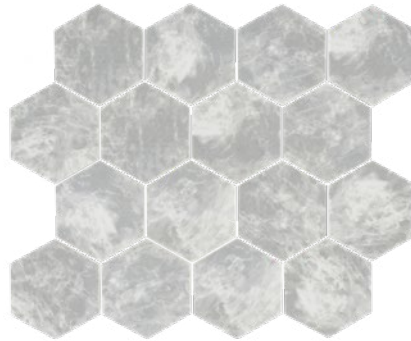

Alps Hex

Enameled Glass Matte

Alps Hex is a recycled enameled glass mosaic line with beautiful marble inspired looks.

Bianco

Grigio

Nero

RETAIL PRICING LISTED

Stocked Sizes	Price /sf	Price /pc
3" Hexagon (10"x 11 1/2" Mesh Sheet) Matte	\$26.95	\$22.42

Alps Hex

Enameled Glass Matte

Bianco

Grigio

(10" x 11 1/2" Mesh Sheet)

Nero

	3" Hexagon Matte
\$ / sf	\$26.95
\$ / ea	\$22.42
Bianco	ALPBCHX
Grigio	ALPGRHX
Nero	ALPNEHX

- Alternate sizes, textures, décor and trim pieces may also be available for special order. Contact your sales consultant for more information.
- Shading and variation is inherent in ceramics and natural stone. Please inspect before installing, no claims accepted after installation.