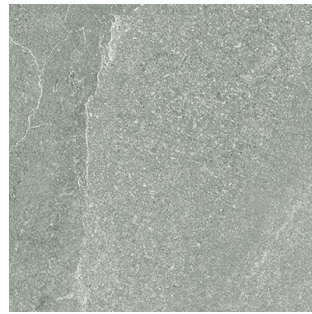

Venice

Glazed Porcelain Matte Rectified

Argento

	12" x 24"	24" x 24"
$ / sf	$7.95	$7.95
$ / ea	$15.41	$30.81
Argento	VNARM1224	VNARM24
Bianco	VNBCM1224	VNBCM24
Sabbia	VNSAM1224	VNSAM24

All sizes are approximate and items are sold by piece.

Caution: Dark grout on light coloured tiles can scratch or stain the surface, please test a separate area before grouting your space.

Recommended Applications

W-Wall F-Floor

Recommended applications do not include consideration of any technical installation requirements or safety standards for slopes and pool decks. All tile products and setting materials should be selected and installed in compliance with manufacturers specifications and applicable use standards.

Technical Specifications

Product specifications are supplied by the manufacturer and are subject to change without notice.

V Rating (Variation)	Breaking Strength (ISO 10545-4)	Resistance to Deep Abrasion (ISO 10545-6)	Slip Resistance	Frost Resistance (ISO 10545-12)	Country of Origin	Ecotile
V3 - Moderate Variation	≥ 1300N	—	DCOF >0.42	Yes	China	No
Number of Faces	Thickness	Resistance to Surface Abrasion (ISO 10545-7)	Moisture Rating (MR)	MOHS (Hardness Scale)	PEI (Wear Resistance)	Recycled Content
14	9.5mm	—	1 - Impervious	7	4	—

Ames makes no representations or warranties as to the specifications of any product. Prices are subject to change without notice; please contact your Ames Sales Consultant for current prices.

Inspire, Design, Create.
www.amestile.com/collections/venice