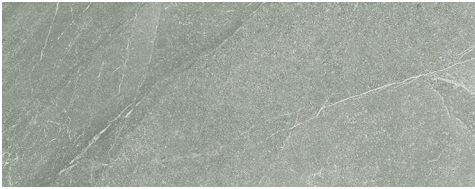

Venice

Glazed Porcelain Matte Rectified

Argento