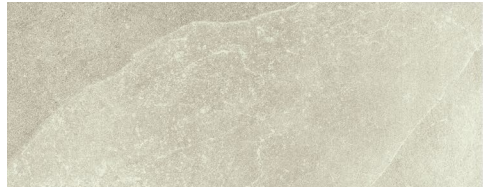

Venice

Glazed Porcelain Matte Rectified

Sabbia

	12" x 24"	24" x 24"
$ / sf	$7.95	$7.95
$ / ea	$15.41	$30.81
Argento	VNARM1224	VNARM24
Bianco	VNBCM1224	VNBCM24
Sabbia	VNSAM1224	VNSAM24

All sizes are approximate and items are sold by piece.

Caution: Dark grout on light coloured tiles can scratch or stain the surface, please test a separate area before grouting your space.

Recommended Applications

W-Wall F-Floor

Recommended applications do not include consideration of any technical installation requirements or safety standards for slopes and pool decks. All tile products and setting materials should be selected and installed in compliance with manufacturers specifications and applicable use standards.

Technical Specifications

Product specifications are supplied by the manufacturer and are subject to change without notice.

V Rating (Variation)	Breaking Strength (ISO 10545-4)	Resistance to Deep Abrasion (ISO 10545-6)	Slip Resistance	Frost Resistance (ISO 10545-12)	Country of Origin	Ecotile
V3 - Moderate Variation	≥ 1300N	—	DCOF >0.42	Yes	China	No
Number of Faces	Thickness	Resistance to Surface Abrasion (ISO 10545-7)	Moisture Rating (MR)	MOHS (Hardness Scale)	PEI (Wear Resistance)	Recycled Content
14	9.5mm	—	1 - Impervious	7	4	—

Ames makes no representations or warranties as to the specifications of any product. Prices are subject to change without notice; please contact your Ames Sales Consultant for current prices.

Inspire, Design, Create.
www.amestile.com/collections/venice