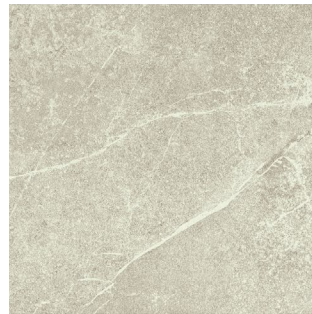

Sabbia

	12" x 24"	24" x 24"
$ / sf	$7.95	$7.95
$ / ea	$15.41	$30.81
Argento	VNARM1224	VNARM24
Bianco	VNBCM1224	VNBCM24
Sabbia	VNSAM1224	VNSAM24

All sizes are approximate and items are sold by piece.

Caution: Dark grout on light coloured tiles can scratch or stain the surface, please test a separate area before grouting your space.

Recommended Applications

W-Wall F-Floor

Recommended applications do not include consideration of any technical installation requirements or safety standards for slopes and pool decks. All tile products and setting materials should be selected and installed in compliance with manufacturers specifications and applicable use standards.

Technical Specifications

Product specifications are supplied by the manufacturer and are subject to change without notice.

V Rating (Variation)	Breaking Strength (ISO 10545-4)	Resistance to Deep Abrasion (ISO 10545-6)	Slip Resistance	Frost Resistance (ISO 10545-12)	Country of Origin	Ecotile
V3 - Moderate Variation	≥ 1300N	—	DCOF >0.42	Yes	China	No
Number of Faces	Thickness	Resistance to Surface Abrasion (ISO 10545-7)	Moisture Rating (MR)	MOHS (Hardness Scale)	PEI (Wear Resistance)	Recycled Content
14	9.5mm	—	1 - Impervious	7	4	—

Ames makes no representations or warranties as to the specifications of any product. Prices are subject to change without notice; please contact your Ames Sales Consultant for current prices.

Inspire, Design, Create.
www.amestile.com/collections/venice