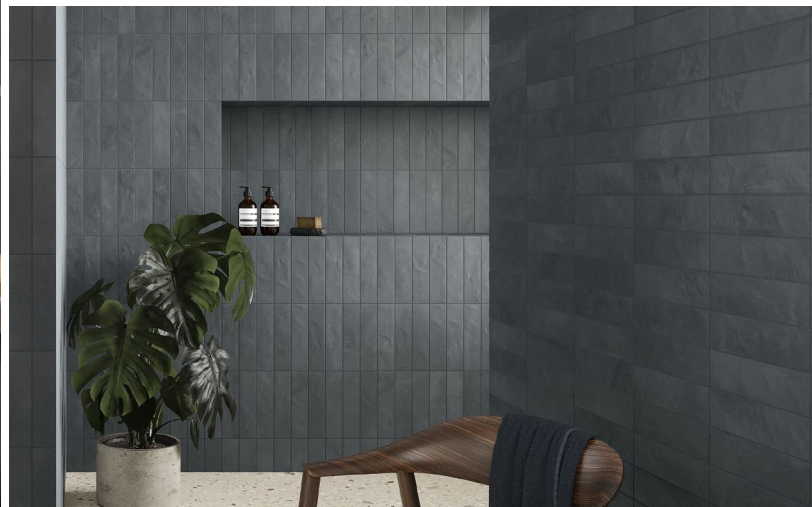

Cashmere Melato

Grigio Cenere

Nero Inchiostro

Verde Candito

Verde Foresta

RETAIL PRICING LISTED

Stocked Sizes	Price /sf	Price /pc
2"x 9" Matte	\$14.97	\$2.32

Inspire, Design, Create.
www.amestile.com/collections/cera